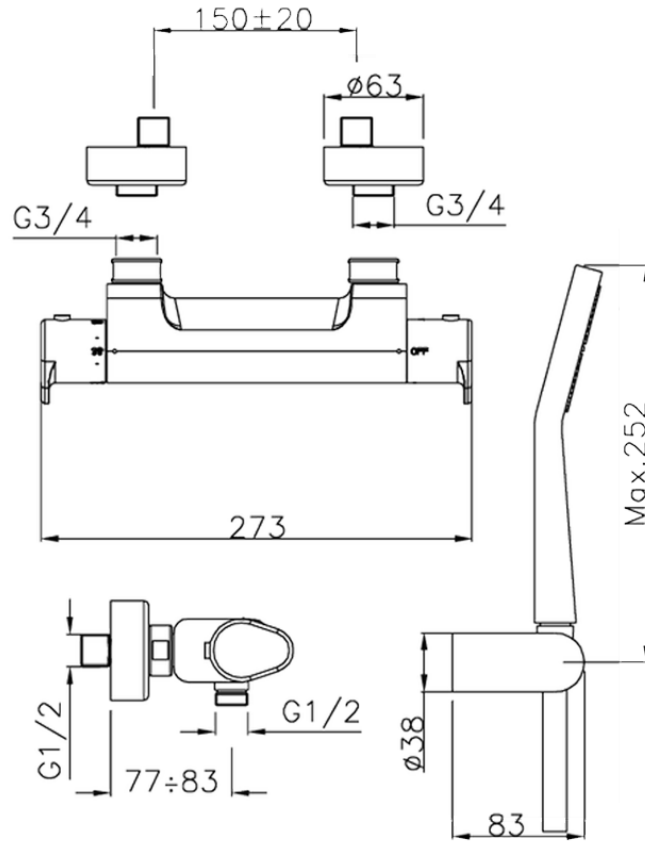

Miscelatore termostatico doccia completo H3_H3D01015

H3D01015

<https://huberitalia.com/miscelatore-termostatico-doccia-completo-h3-h3d01015>

2024-11-24