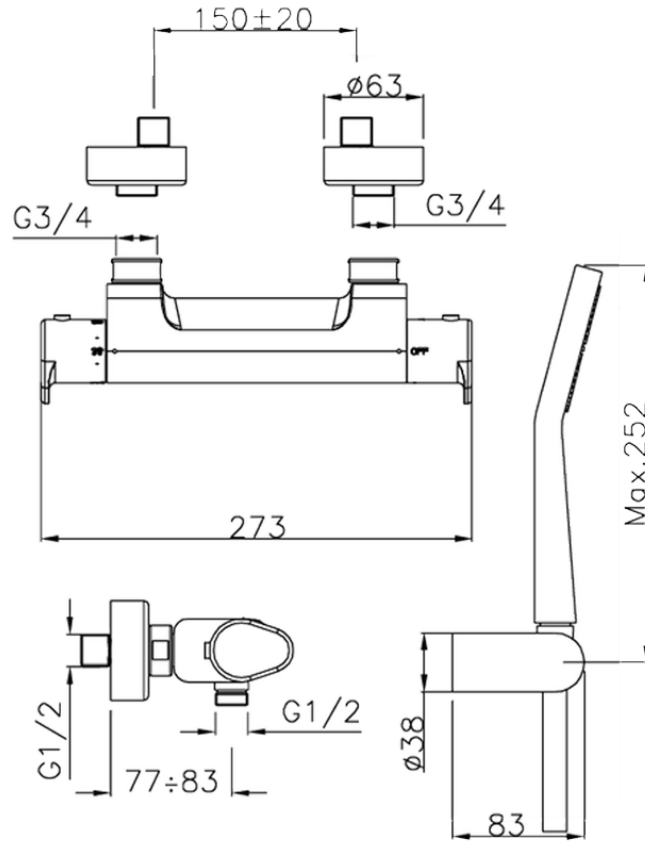

Miscelatore termostatico doccia completo H3\_H3D01015

H3D01015

<https://huberitalia.com/miscelatore-termostatico-doccia-completo-h3-h3d01015>

2024-11-21