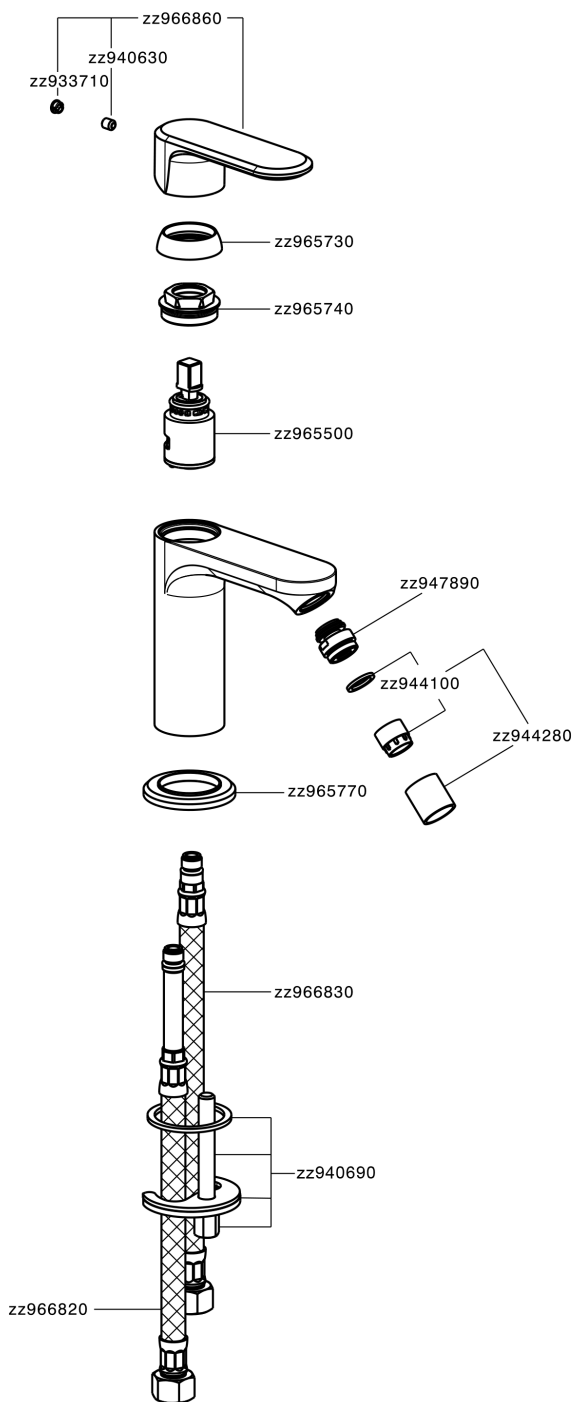

Miscelatore monocomando bidet LEVITY_LY000560

LY000560

<https://huberitalia.com/miscelatore-monocomando-bidet-levity-ly000560>

2024-11-21