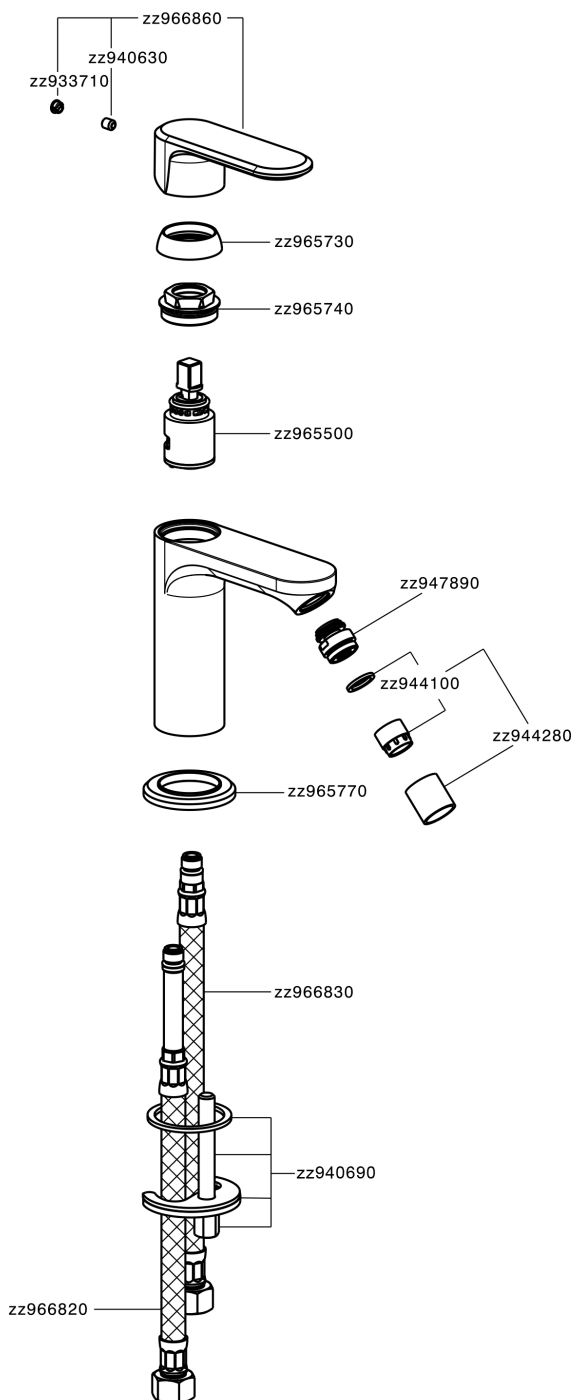

Miscelatore monocomando bidet LEVITY_LY000560

LY000560

<https://huberitalia.com/miscelatore-monocomando-bidet-levity-ly000560>

2024-11-23