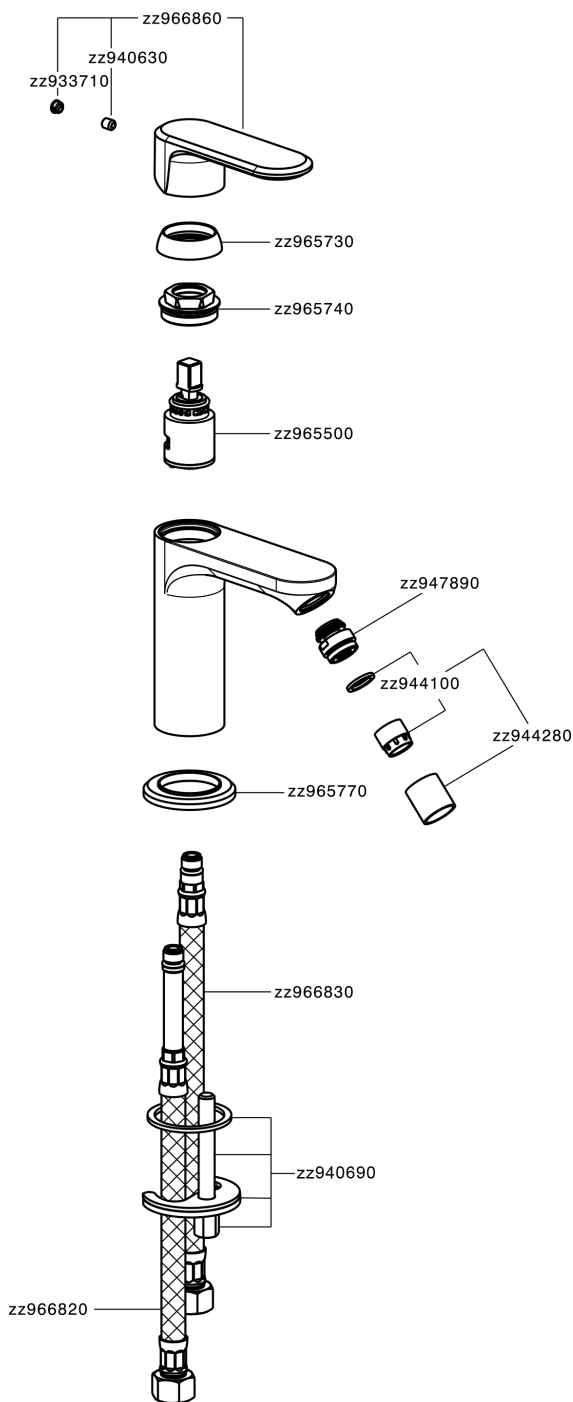

## Miscelatore monocomando bidet LEVITY\_LY000560

LY000560

<https://huberitalia.com/miscelatore-monocomando-bidet-levity-ly000560>

2024-11-21