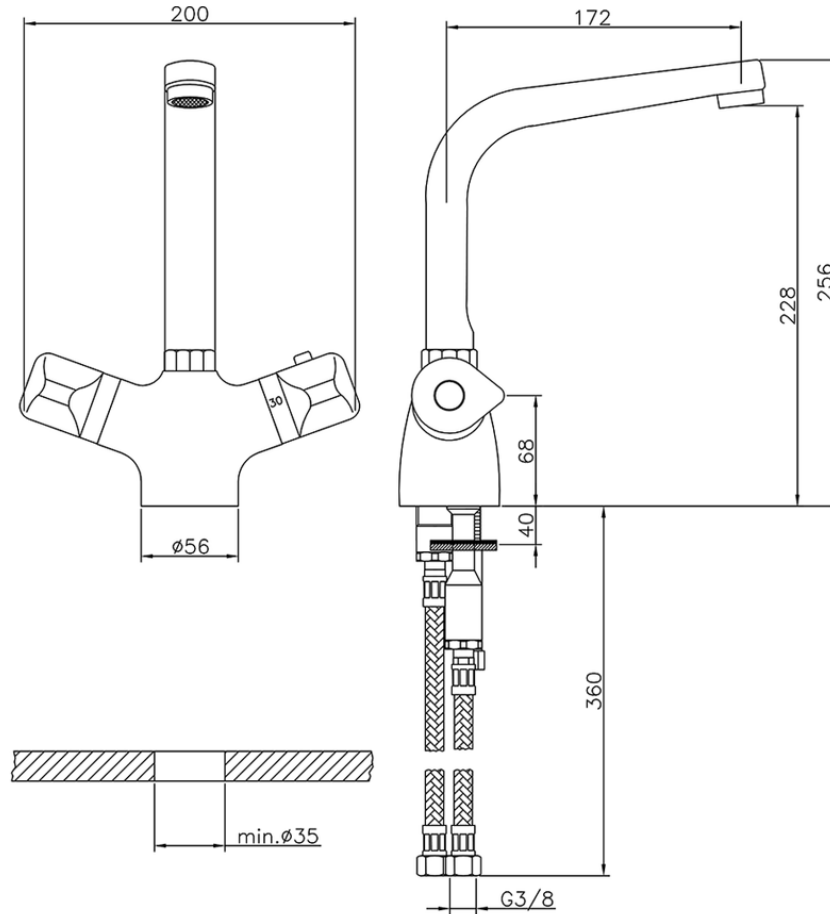

Miscelatore termostatico lavello CLINIC&TECHNICAL_CLT65010

CLT65010

<https://www.huberitalia.com/miscelatore-termostatico-lavello-clinicttechnical-clt65010>

2024-12-22