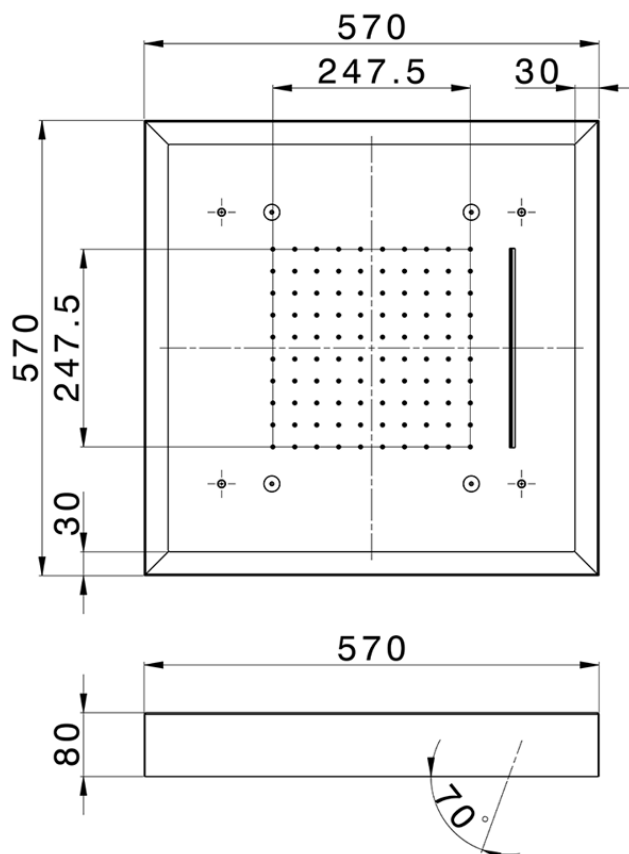

## Soffione a soffitto con cromoterapia 570x570 mm ZEN\_ZS1C0160

ZS1C0160

<https://huberitalia.com/soffione-a-soffitto-con-cromoterapia-570x570-mm-zen-zs1c0160>

2024-10-22