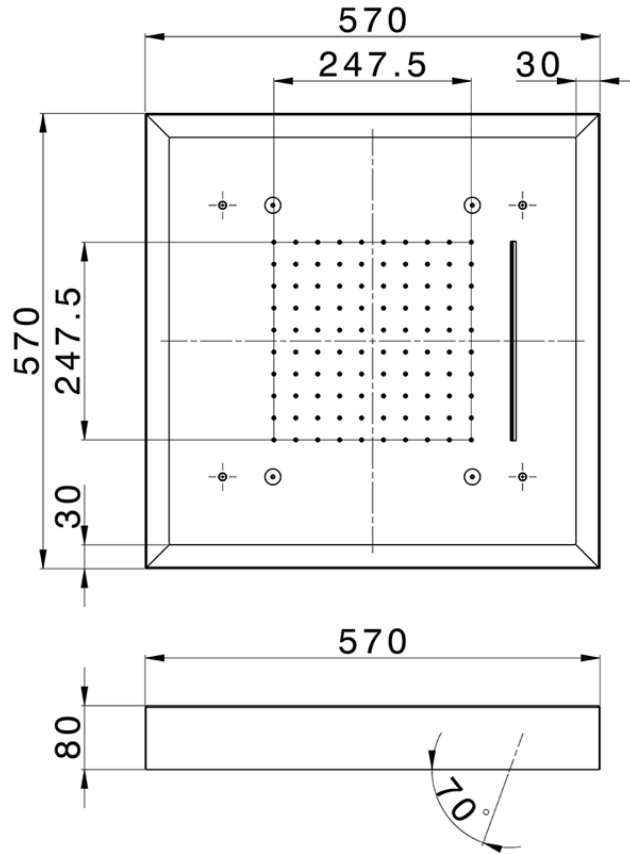

Soffione a soffitto con cromoterapia 570x570 mm ZEN_ZS1C0160

ZS1C0160

<https://huberitalia.com/soffione-a-soffitto-con-cromoterapia-570x570-mm-zen-zs1c0160>

2024-10-22