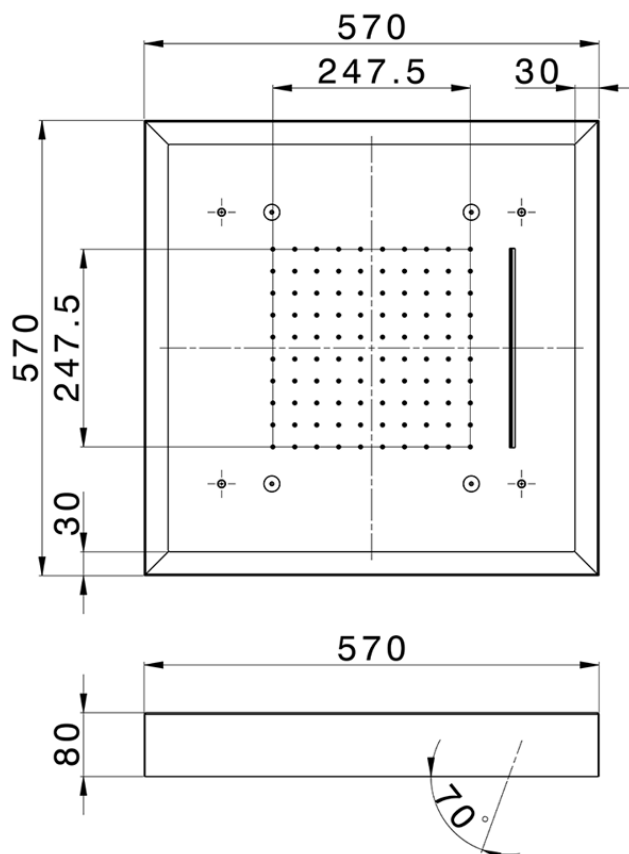

Soffione a soffitto con cromoterapia 570x570 mm ZEN_ZS1C0160

ZS1C0160

<https://huberitalia.com/soffione-a-soffitto-con-cromoterapia-570x570-mm-zen-zs1c0160>

2024-10-22