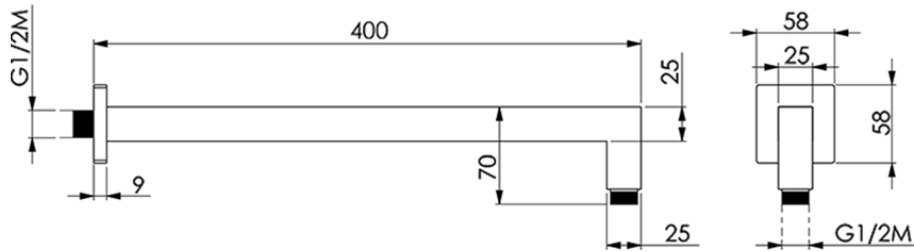

Braccio doccia SHOWER_SS013320

SS013320

<https://huberitalia.com/braccio-doccia-shower-ss013320>

2024-11-23