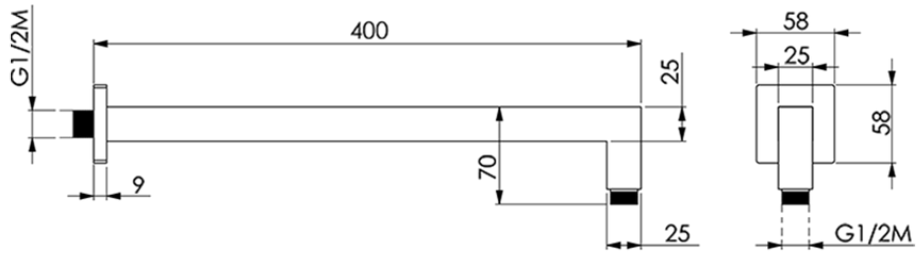

Braccio doccia SHOWER_SS013320

SS013320

<https://huberitalia.com/braccio-doccia-shower-ss013320>

2024-11-22