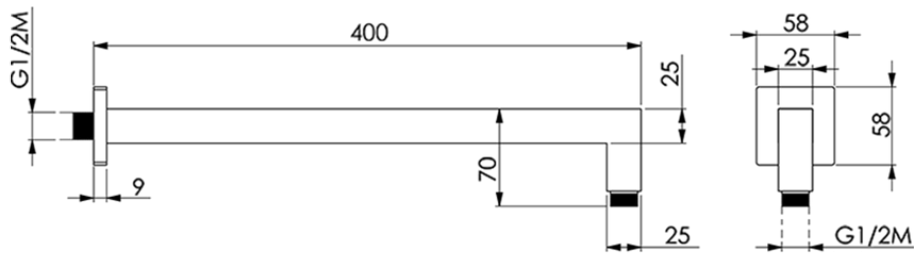

Braccio doccia SHOWER_SS013320

SS013320

<https://huberitalia.com/braccio-doccia-shower-ss013320>

2024-11-21