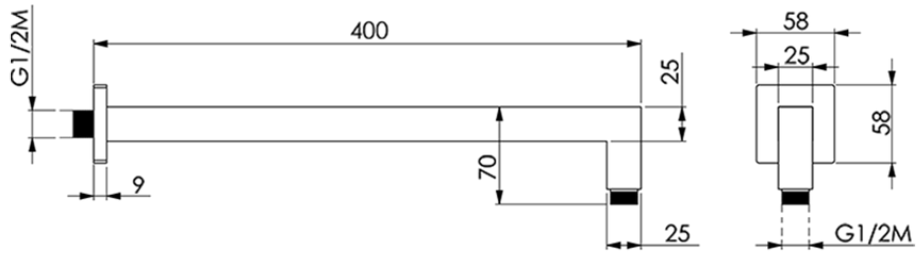

Braccio doccia SHOWER_SS013320

SS013320

<https://huberitalia.com/braccio-doccia-shower-ss013320>

2024-11-23