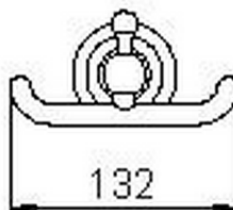

Appendino CROISETTE_4010.01H.

4010.01H.

<https://www.huberitalia.com/appendino-croisette-4010-01h>

2025-02-05