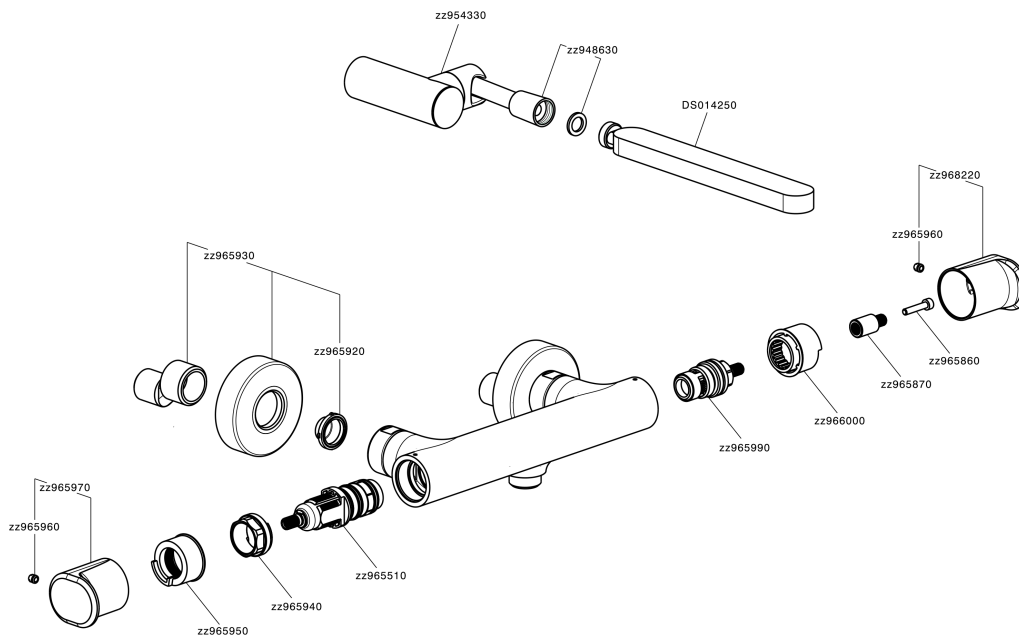

Miscelatore termostatico doccia completo LEVITY_LYD01010

LYD01010

<https://www.huberitalia.com/miscelatore-termostatico-doccia-completo-levity-lyd01010>

2025-02-23