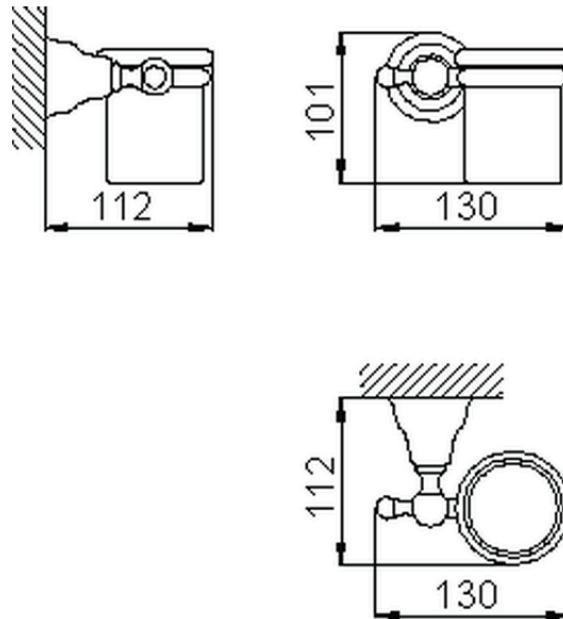

Porta bicchiere CROISETTE_4020.01H.

4020.01H.

<https://www.huberitalia.com/porta-bicchiere-croisette-4020-01h>

2024-12-22