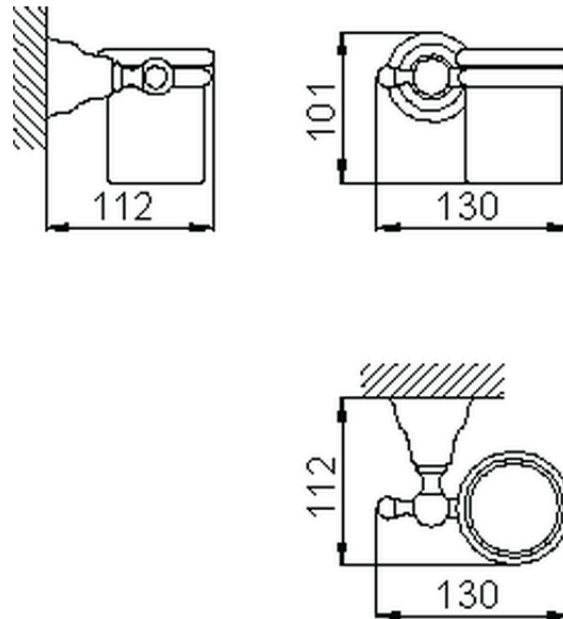

Porta bicchiere CROISETTE_4020.01H.

4020.01H.

<https://www.huberitalia.com/porta-bicchiere-croisette-4020-01h>

2025-02-05