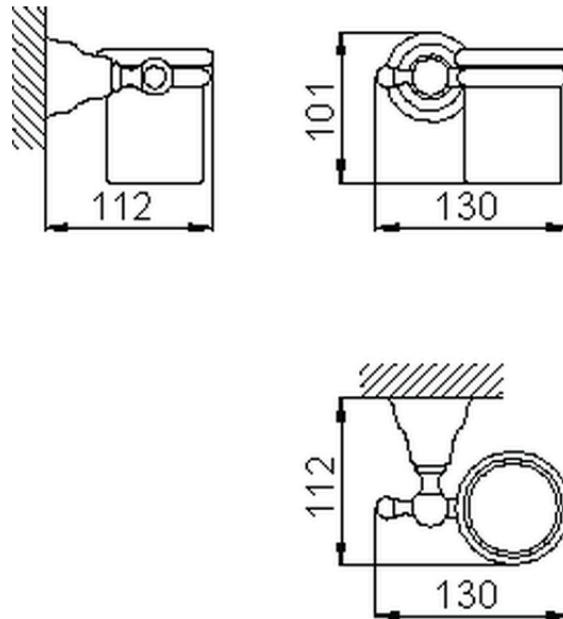

Porta bicchiere CROISETTE_4020.01H.

4020.01H.

<https://www.huberitalia.com/porta-bicchiere-croisette-4020-01h>

2025-02-05