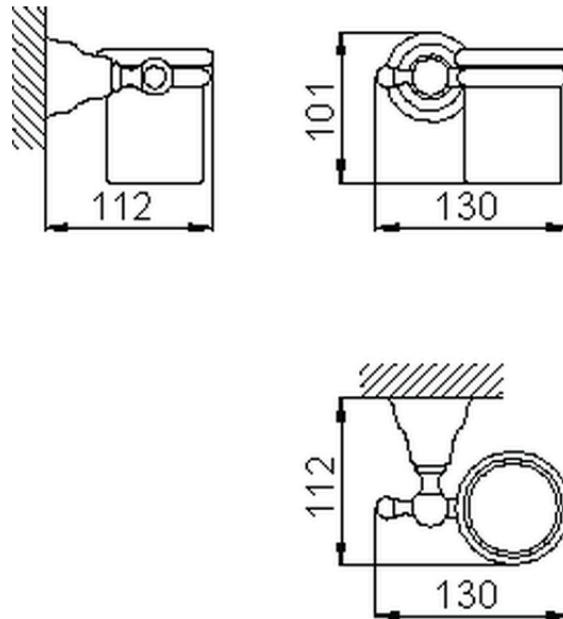

Porta bicchiere CROISSETTE_4020.01H.

4020.01H.

<https://www.huberitalia.com/porta-bicchiere-croisette-4020-01h>

2024-12-22