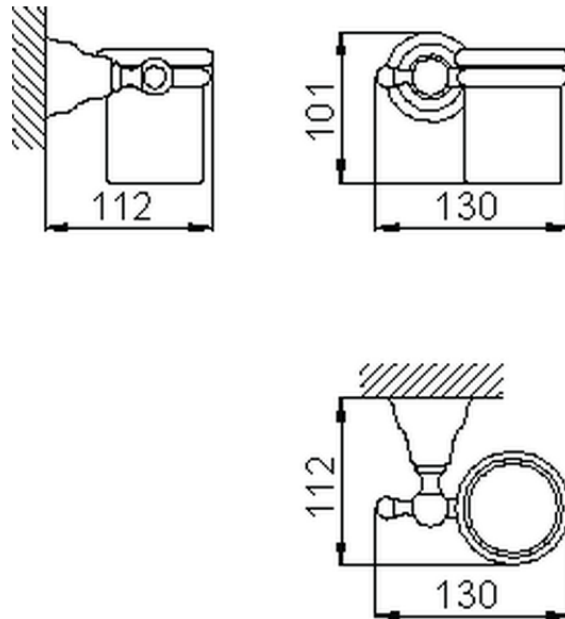

Porta bicchiere CROISETTE_4020.01H.

4020.01H.

<https://www.huberitalia.com/porta-bicchiere-croisette-4020-01h>

2024-12-22