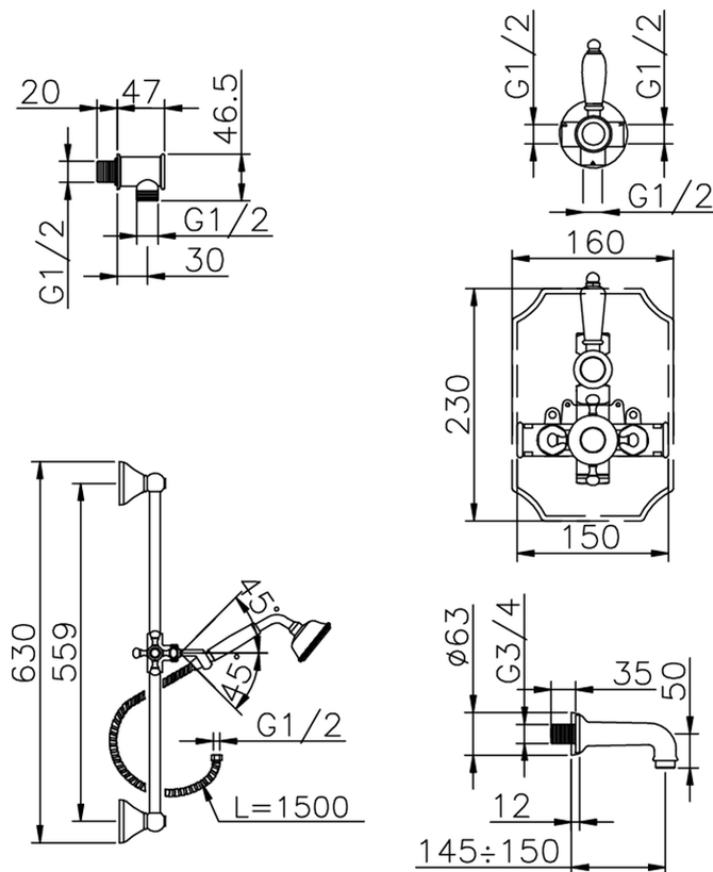

Completo miscelatore termostatico vasca incasso VICTORIAN_914.VT01H.

914.VT01H.

<https://huberitalia.com/completo-miscelatore-termostatico-vasca-incasso-victorian-914-vt01h>

2024-11-23