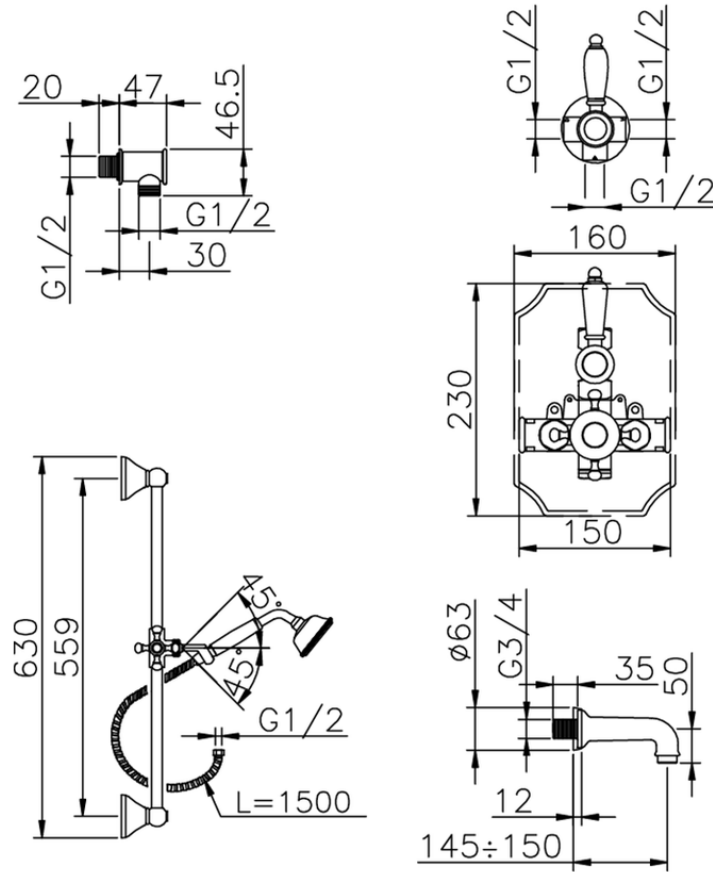

Completo miscelatore termostatico vasca incasso VICTORIAN_914.VT01H.

914.VT01H.

<https://huberitalia.com/completo-miscelatore-termostatico-vasca-incasso-victorian-914-vt01h>

2024-11-21