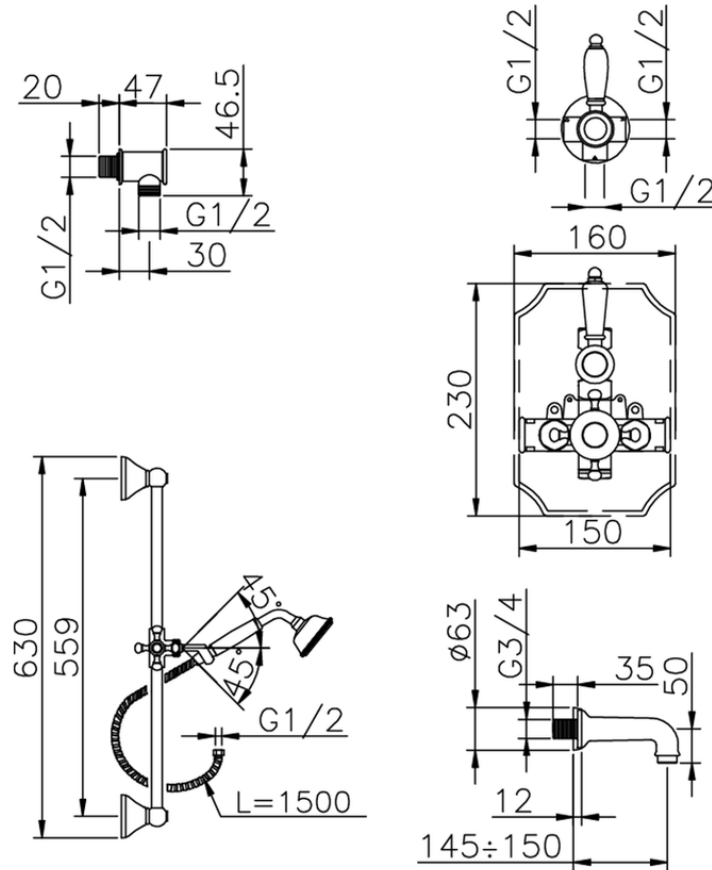

## Completo miscelatore termostatico vasca incasso VICTORIAN\_914.VT01H.

914.VT01H.

<https://huberitalia.com/completo-miscelatore-termostatico-vasca-incasso-victorian-914-vt01h>

2024-11-24