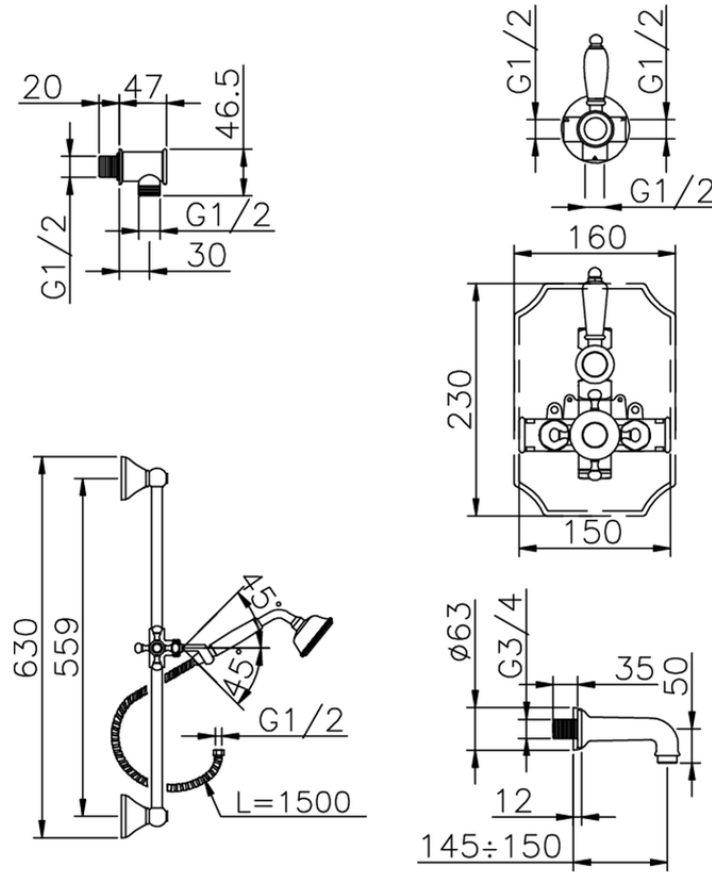

## Completo miscelatore termostatico vasca incasso VICTORIAN\_914.VT01H.

914.VT01H.

<https://huberitalia.com/completo-miscelatore-termostatico-vasca-incasso-victorian-914-vt01h>

2024-11-21