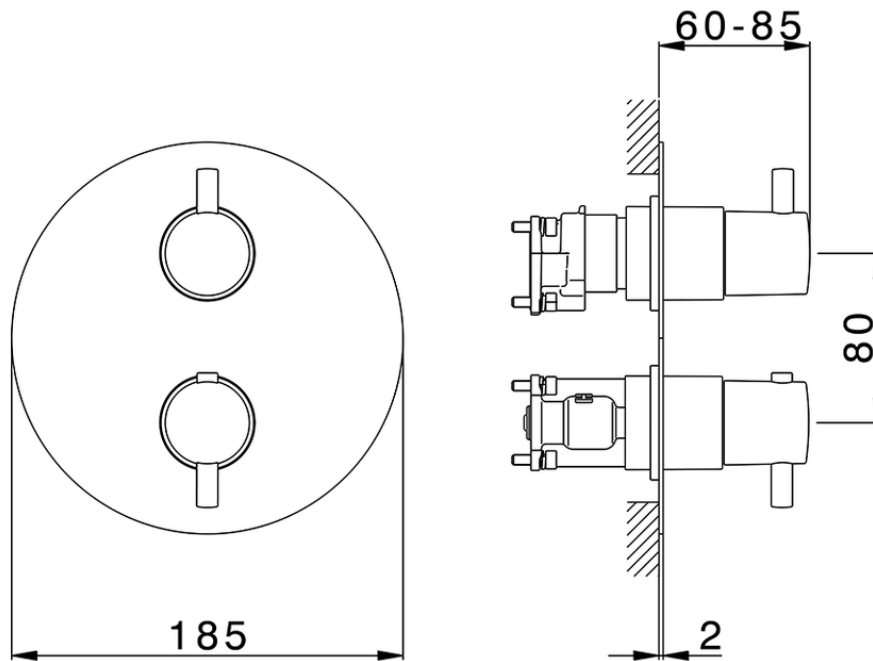

Completo Termostatico per One-Box TRATTO EVO_TV0BT030

TV0BT030

<https://www.huberitalia.com/completo-termostatico-per-one-box-tratto-evo-tv0bt030>

ZB00B031

<https://www.huberitalia.com/one-box-universale-per-incasso-one-box-zb00b031>