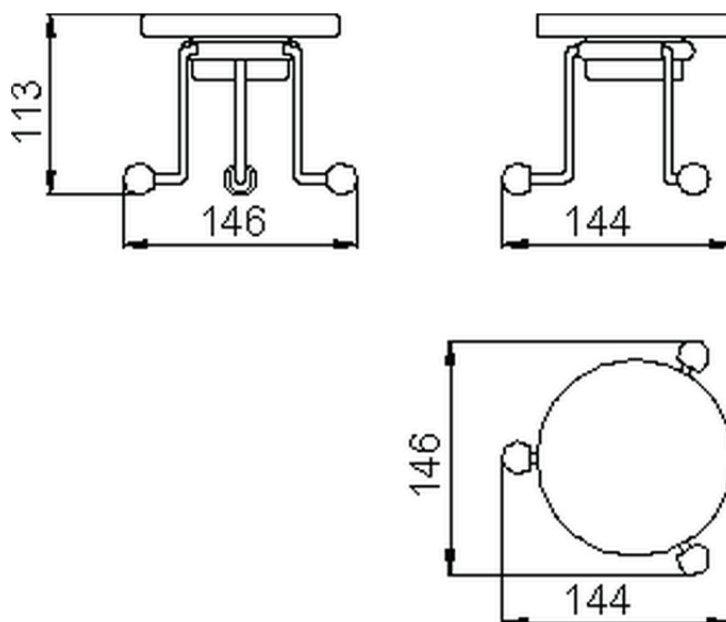

Porta sapone CROISETTE_4028.01H.

4028.01H.

<https://huberitalia.com/porta-sapone-croisette-4028-01h>

2024-11-21