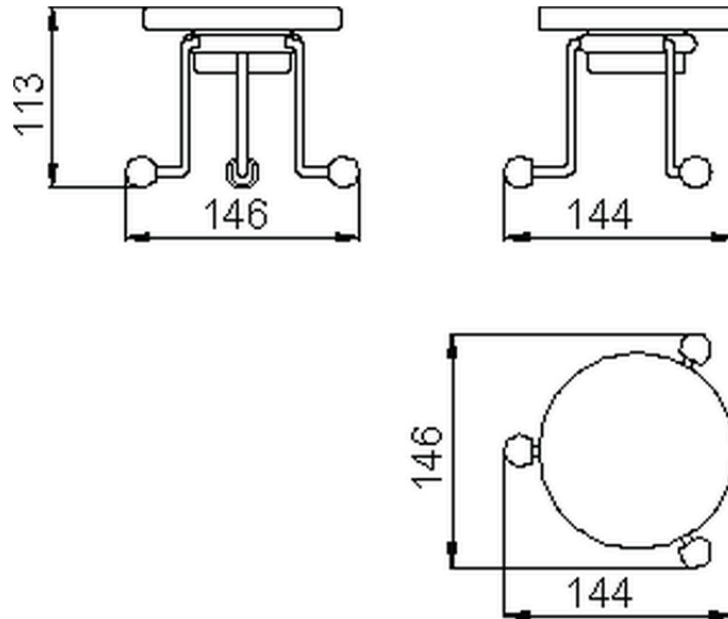

Porta sapone CROISETTE_4028.01H.

4028.01H.

<https://huberitalia.com/porta-sapone-croisette-4028-01h>

2024-11-21