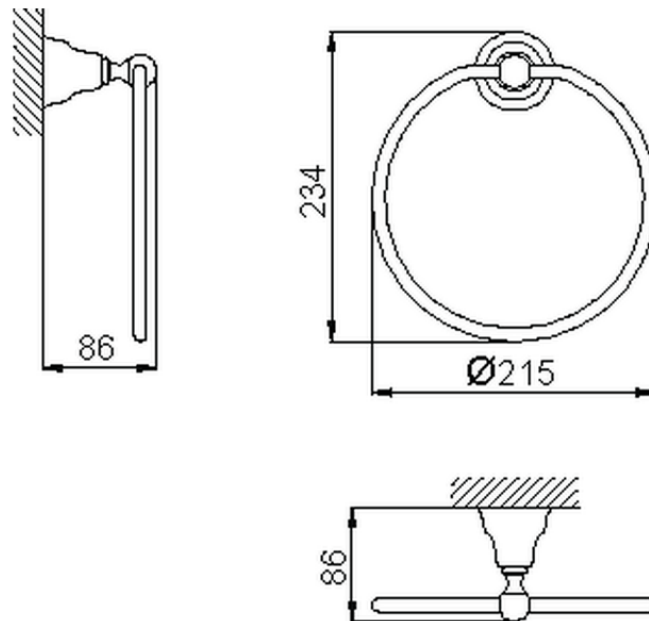

Porta salviette anello CROISETTE_4018.01H.

4018.01H.

<https://www.huberitalia.com/porta-salviette-anello-croisette-4018-01h>

2025-01-30