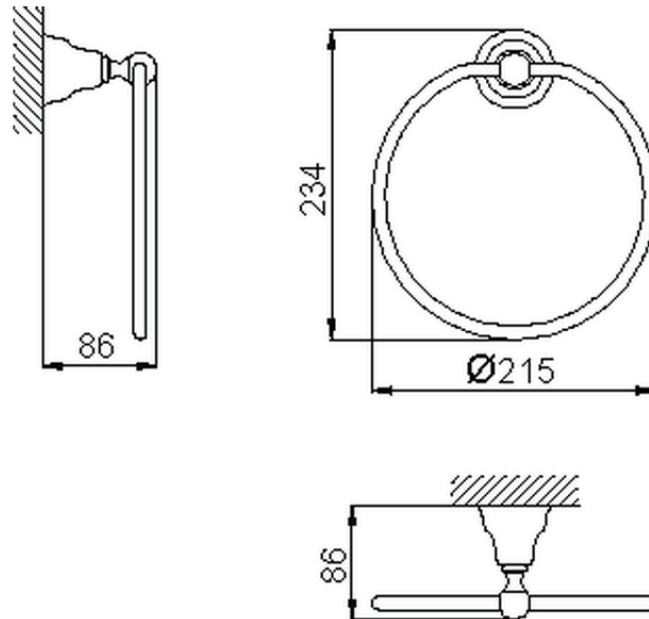

Porta salviette anello CROISETTE_4018.01H.

4018.01H.

<https://www.huberitalia.com/porta-salviette-anello-croisette-4018-01h>

2024-12-22