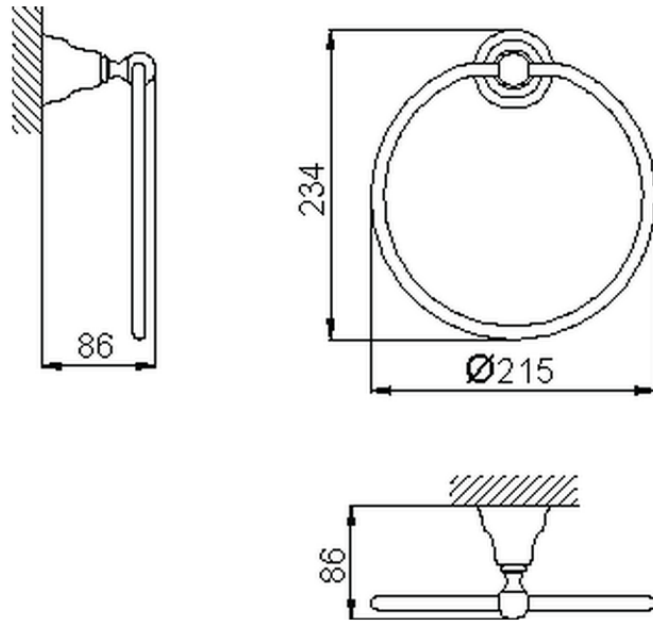

Porta salviette anello CROISETTE_4018.01H.

4018.01H.

<https://www.huberitalia.com/porta-salviette-anello-croisette-4018-01h>

2025-01-03