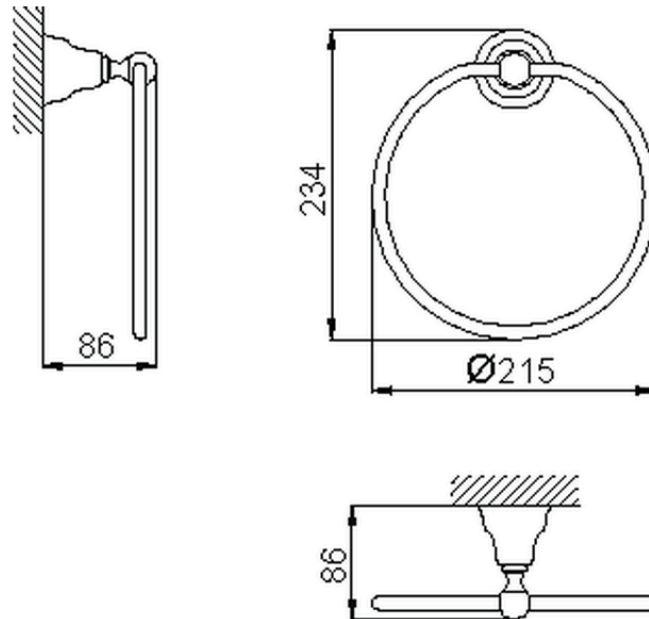

## Porta salviette anello CROISETTE\_4018.01H.

4018.01H.

<https://www.huberitalia.com/porta-salviette-anello-croisette-4018-01h>

2024-12-22