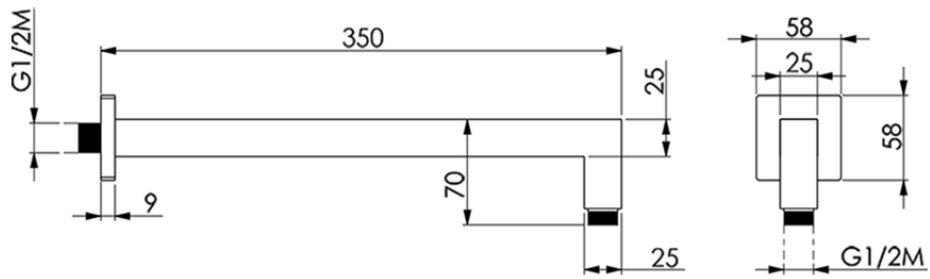

Braccio doccia SHOWER_SS013330

SS013330

<https://www.huberitalia.com/braccio-doccia-shower-ss013330>

2024-12-22