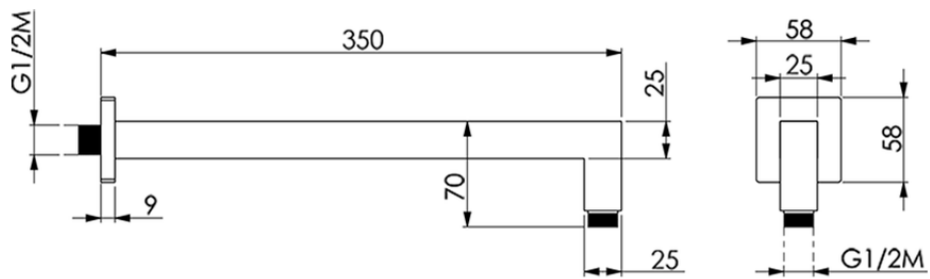

Braccio doccia SHOWER_SS013330

SS013330

<https://www.huberitalia.com/braccio-doccia-shower-ss013330>

2024-12-22