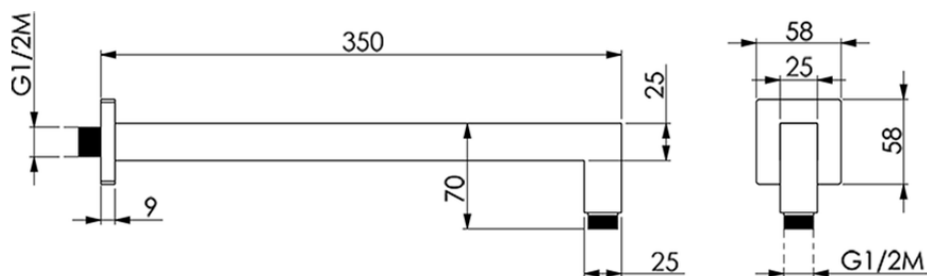

Braccio doccia SHOWER_SS013330

SS013330

<https://huberitalia.com/braccio-doccia-shower-ss013330>

2024-12-04