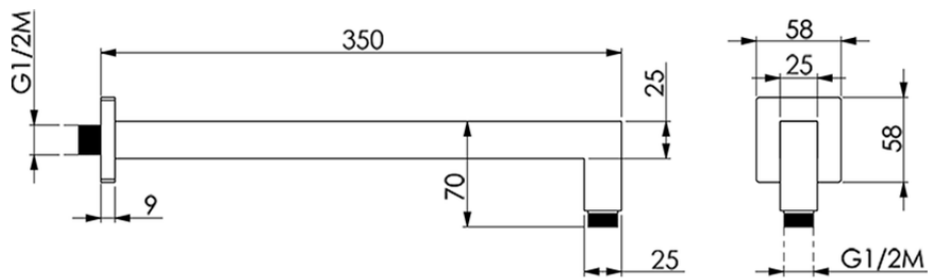

## Braccio doccia SHOWER\_SS013330

SS013330

<https://www.huberitalia.com/braccio-doccia-shower-ss013330>

2024-12-22