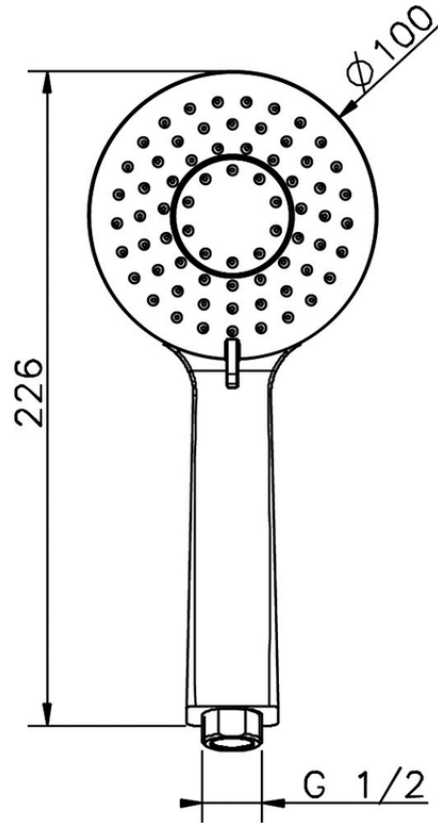

Doccetta Lodge SHOWER_SS014380

SS014380

<https://www.huberitalia.com/doccetta-lodge-shower-ss014380>

2024-12-22