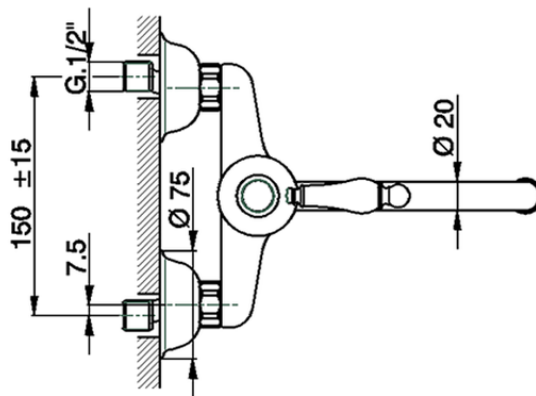

Miscelatore monocomando lavello a parete KITCHEN_CM000400

CM000400

<https://www.huberitalia.com/miscelatore-monocomando-lavello-a-parete-kitchen-cm000400>

2024-12-22