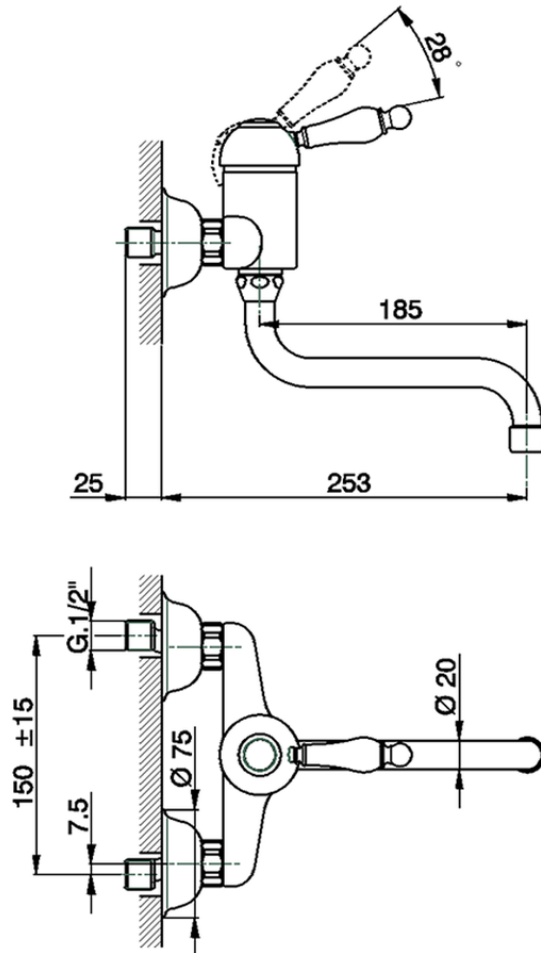

Miscelatore monocomando lavello a parete KITCHEN_CM000400

CM000400

<https://www.huberitalia.com/miscelatore-monocomando-lavello-a-parete-kitchen-cm000400>

2024-12-21