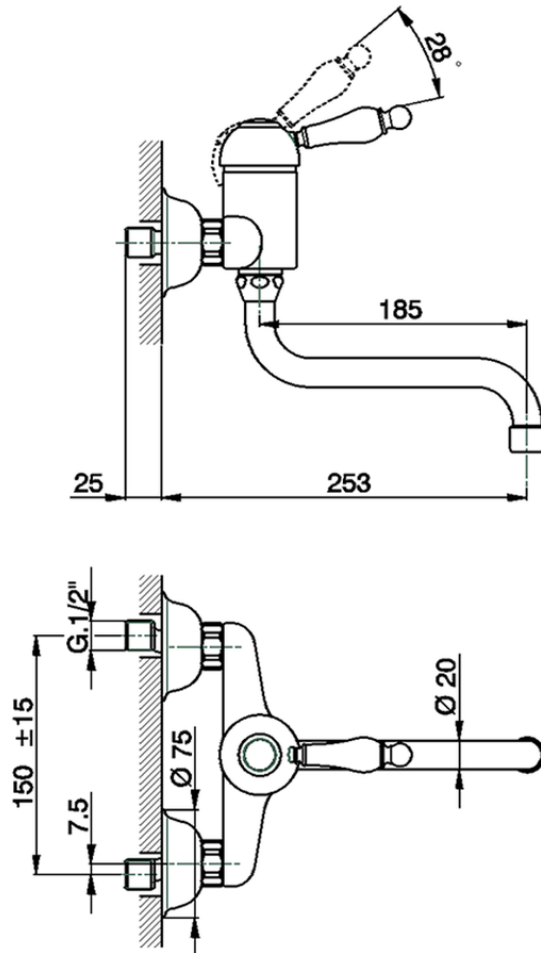

Miscelatore monocomando lavello a parete KITCHEN_CM000400

CM000400

<https://huberitalia.com/miscelatore-monocomando-lavello-a-parete-kitchen-cm000400>

2024-12-04