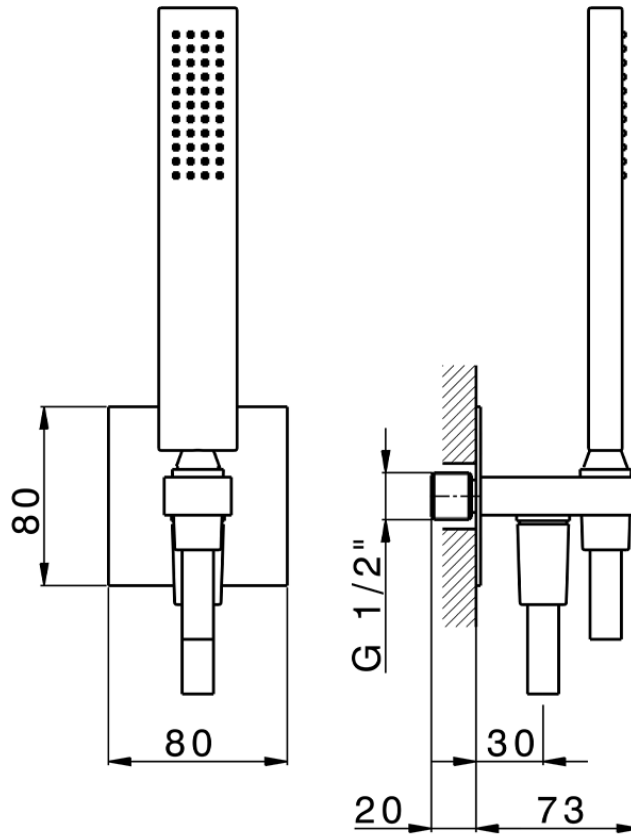

## Completo doccia con presa acqua PUSH&SHOWER\_SS0G5120

SS0G5120

<https://www.huberitalia.com/completo-doccia-con-presa-acqua-pushshower-ss0g5120>

2024-12-22