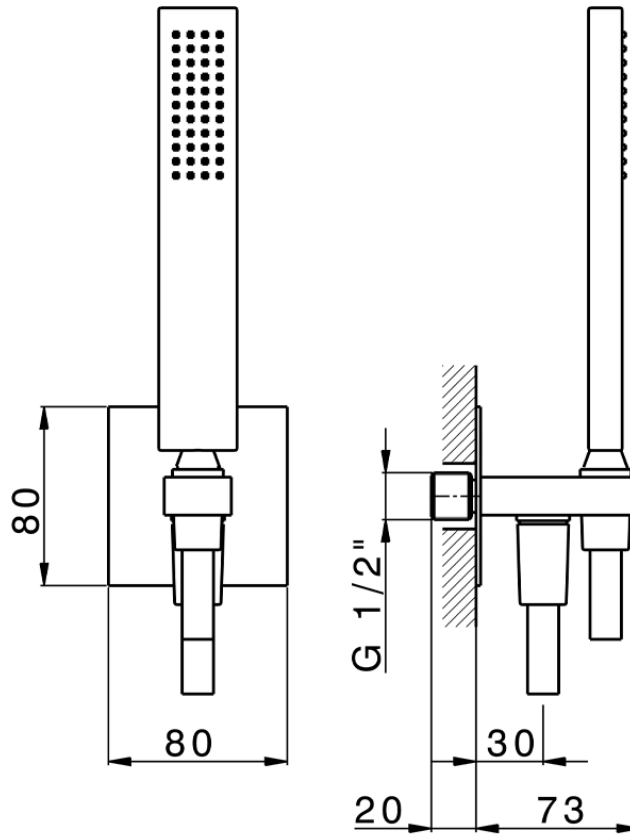

Completo doccia con presa acqua PUSH&SHOWER_SS0G5120

SS0G5120

<https://www.huberitalia.com/completo-doccia-con-presa-acqua-pushshower-ss0g5120>

2024-12-22