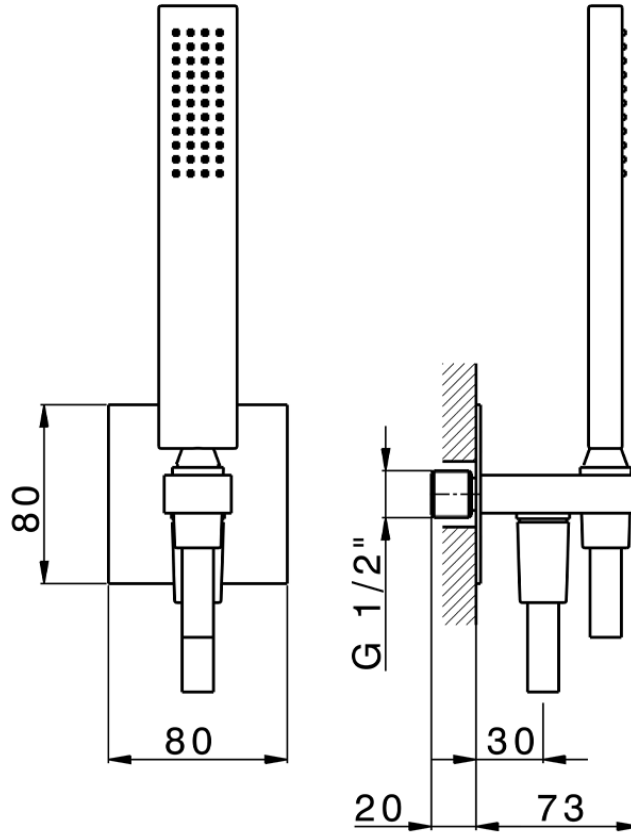

Completo doccia con presa acqua PUSH&SHOWER_SS0G5120

SS0G5120

<https://www.huberitalia.com/completo-doccia-con-presa-acqua-pushshower-ss0g5120>

2024-12-22