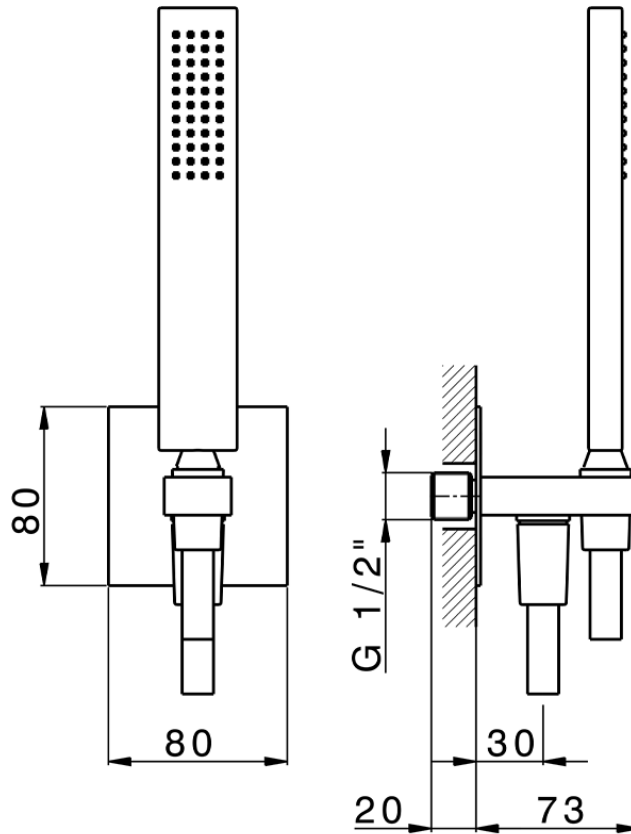

Completo doccia con presa acqua PUSH&SHOWER_SS0G5120

SS0G5120

<https://www.huberitalia.com/completo-doccia-con-presa-acqua-pushshower-ss0g5120>

2024-12-22