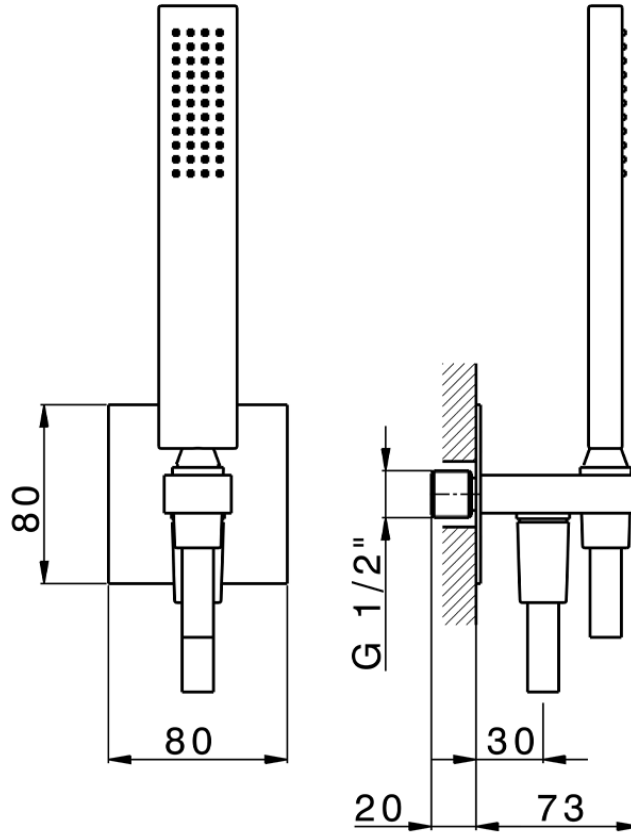

Completo doccia con presa acqua PUSH&SHOWER_SS0G5120

SS0G5120

<https://www.huberitalia.com/completo-doccia-con-presa-acqua-pushshower-ss0g5120>

2025-01-30