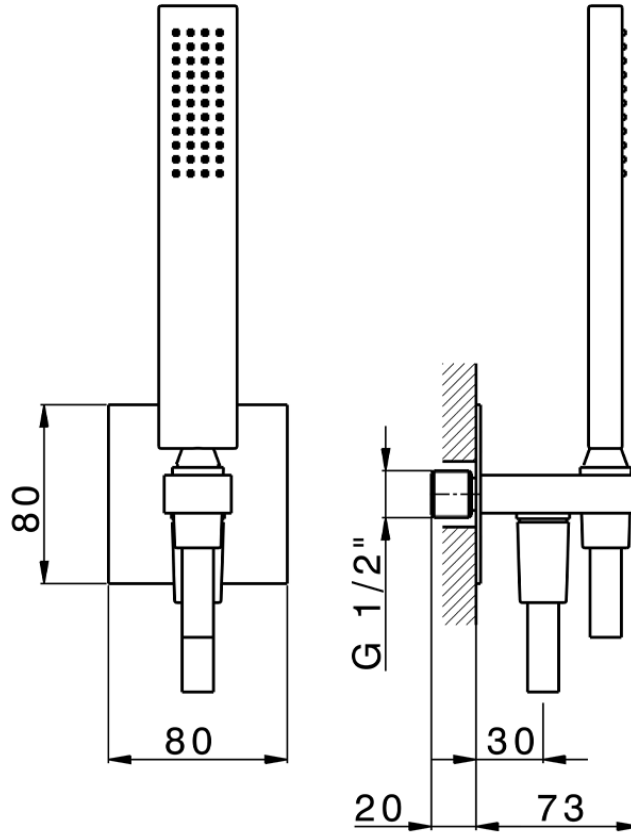

## Completo doccia con presa acqua PUSH&SHOWER\_SS0G5120

SS0G5120

<https://www.huberitalia.com/completo-doccia-con-presa-acqua-pushshower-ss0g5120>

2024-12-22