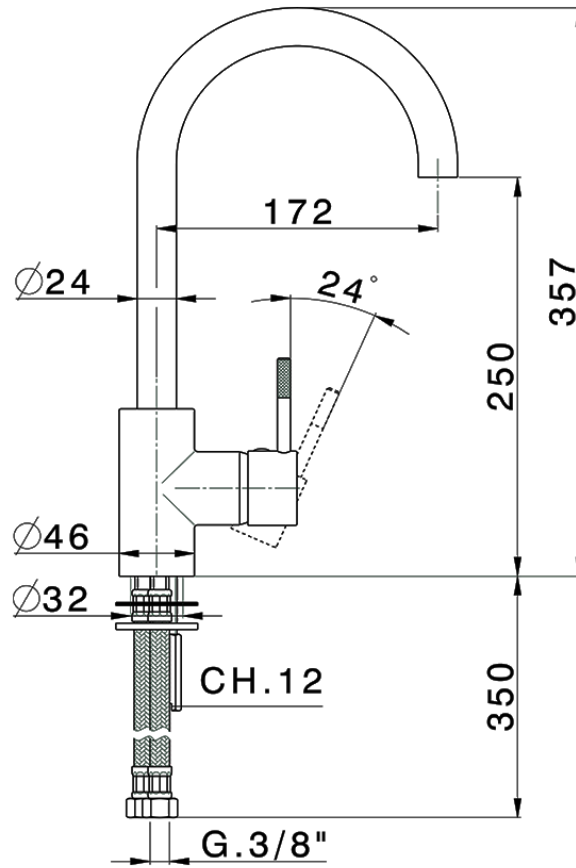

Miscelatore monocomando lavello KITCHEN_LS900530

LS900530

<https://huberitalia.com/miscelatore-monocomando-lavello-kitchen-ls900530>

2024-11-23