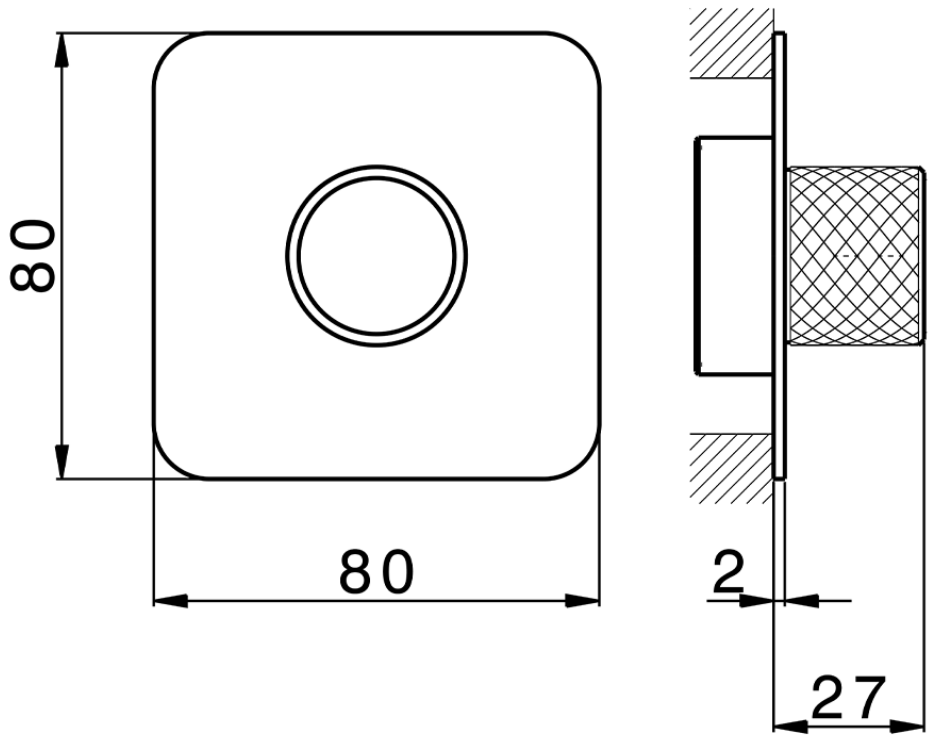

Parte esterna per singolo Push&Shower PUSH&SHOWER_PS0G6210

PS0G6210

<https://www.huberitalia.com/parte-esterna-per-singolo-pushshower-pushshower-ps0g6210>

ZBOG6000

<https://www.huberitalia.com/parte-incasso-pushshower-incasso-zb0g6000>