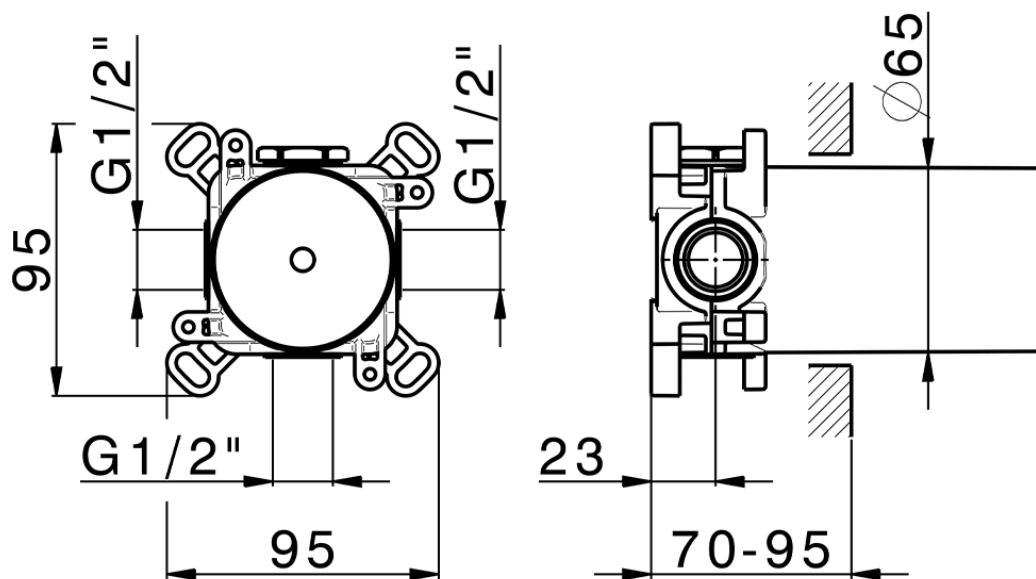

Parte esterna per singolo Push&Shower PUSH&SHOWER_PS0G6210

PS0G6210

<https://www.huberitalia.com/parte-esterna-per-singolo-pushshower-pushshower-ps0g6210>

ZB0G6000

<https://www.huberitalia.com/parte-incasso-pushshower-incasso-zb0g6000>