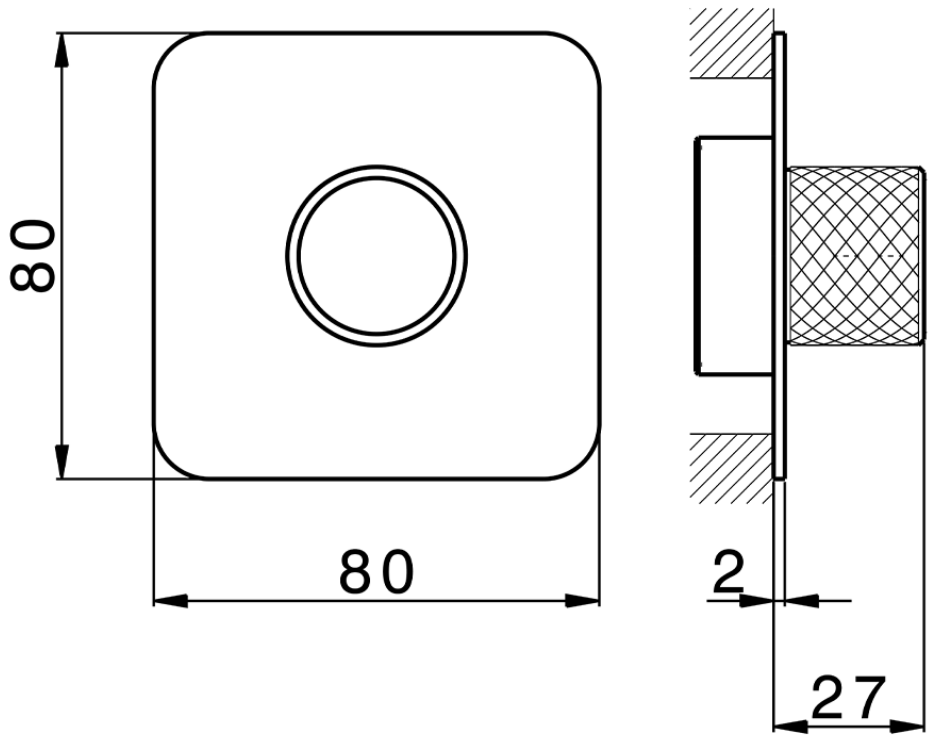

Parte esterna per singolo Push&Shower PUSH&SHOWER_PS0G6210

PS0G6210

<https://www.huberitalia.com/parte-esterna-per-singolo-pushshower-pushshower-ps0g6210>

ZB0G6000

<https://www.huberitalia.com/parte-incasso-pushshower-incasso-zb0g6000>