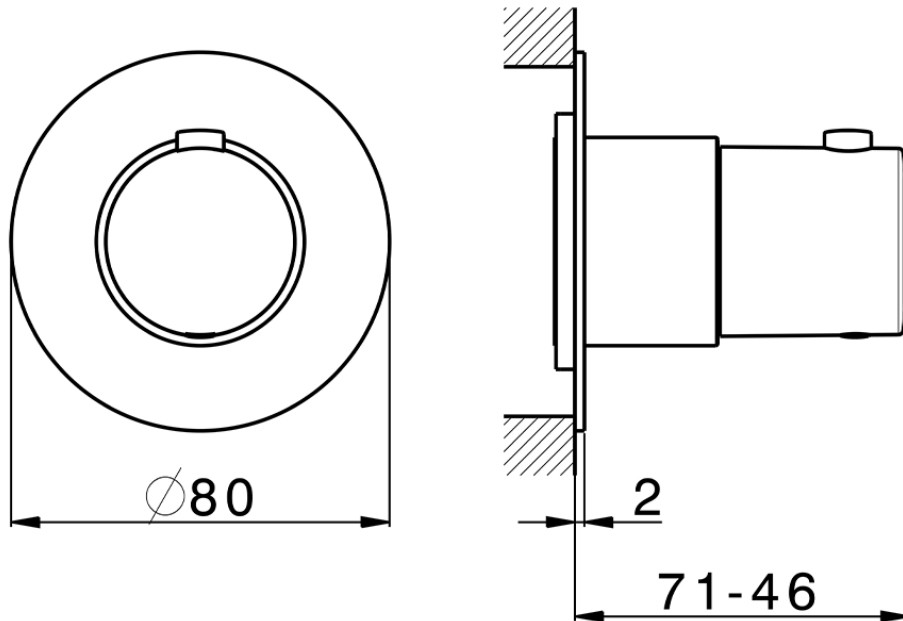

Parte esterna termostatico incasso PUSH&SHOWER_PS0G1010

PS0G1010

<https://huberitalia.com/parte-esterna-termostatico-incasso-pushshower-ps0g1010>

ZBOG1000

<https://huberitalia.com/parte-incasso-termostatico-incasso-zb0g1000>