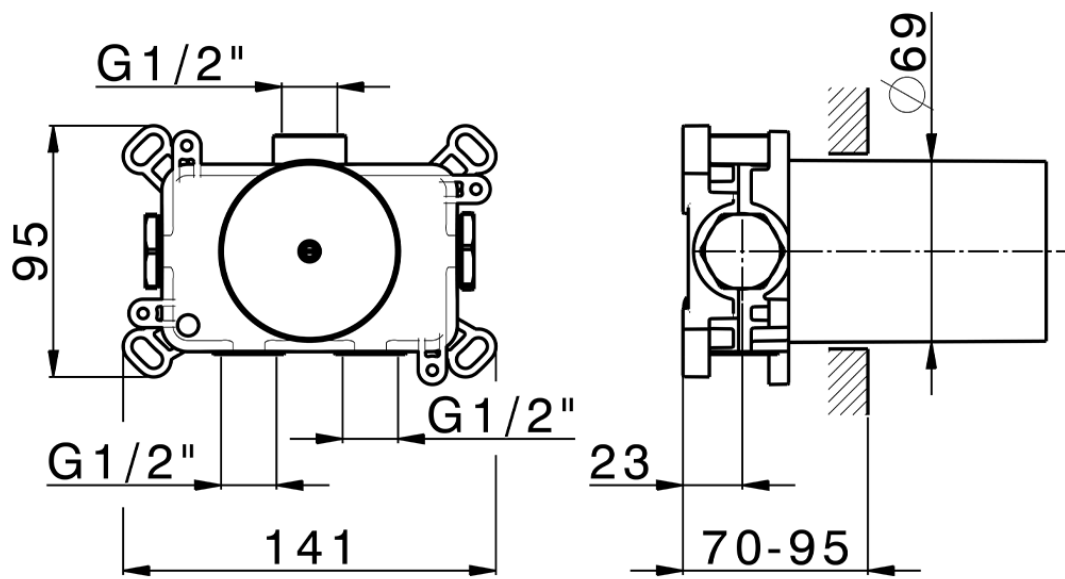

Parte esterna termostatico incasso PUSH&SHOWER_PS0G1010

PS0G1010

<https://huberitalia.com/parte-esterna-termostatico-incasso-pushshower-ps0g1010>

ZBOG1000

<https://huberitalia.com/parte-incasso-termostatico-incasso-zb0g1000>