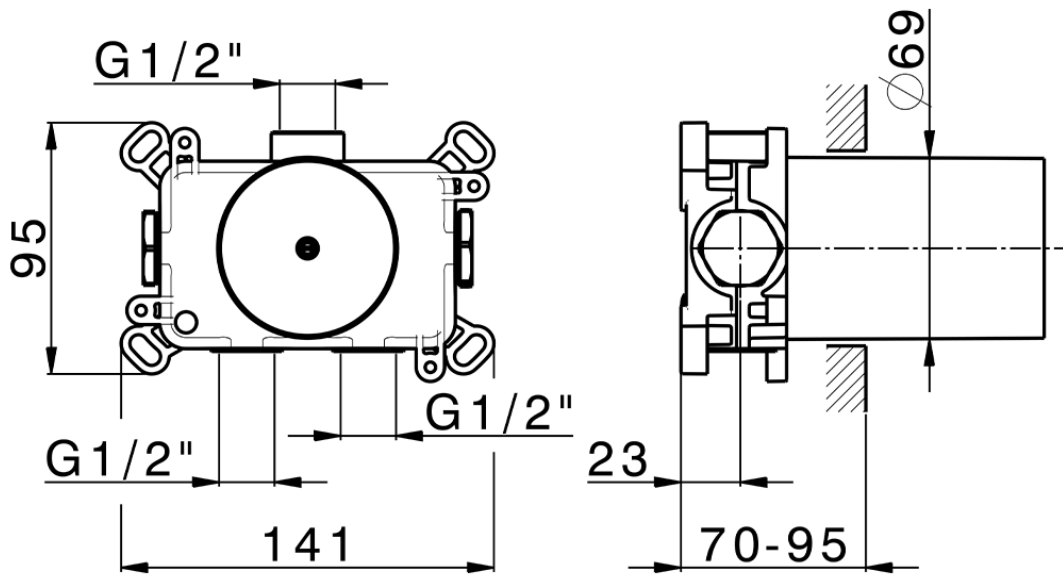

Parte esterna termostatico incasso PUSH&SHOWER_PS0G1010

PS0G1010

<https://huberitalia.com/parte-esterna-termostatico-incasso-pushshower-ps0g1010>

ZBOG1000

<https://huberitalia.com/parte-incasso-termostatico-incasso-zb0g1000>