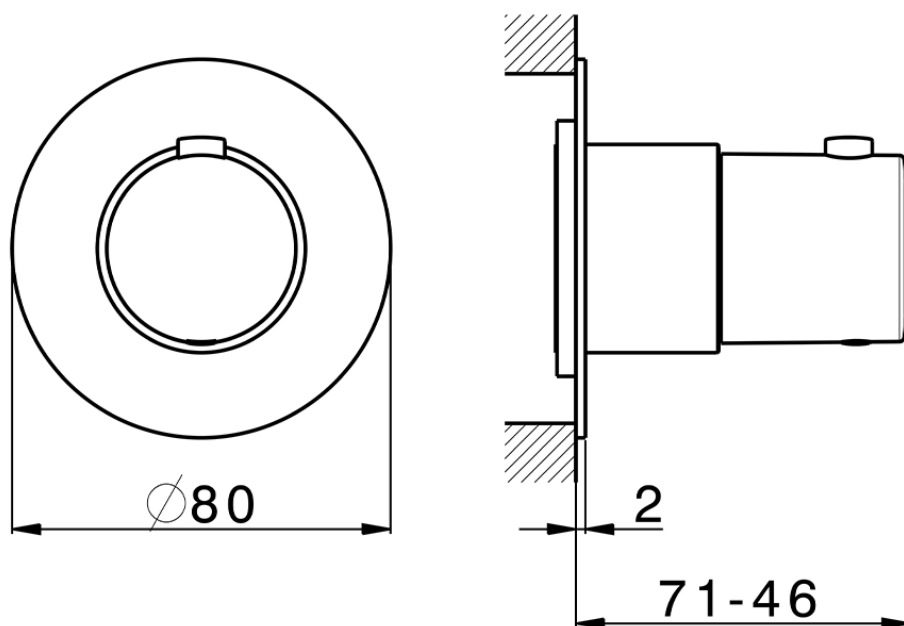

Parte esterna termostatico incasso PUSH&SHOWER_PS0G1010

PS0G1010

<https://huberitalia.com/parte-esterna-termostatico-incasso-pushshower-ps0g1010>

ZBOG1000

<https://huberitalia.com/parte-incasso-termostatico-incasso-zb0g1000>