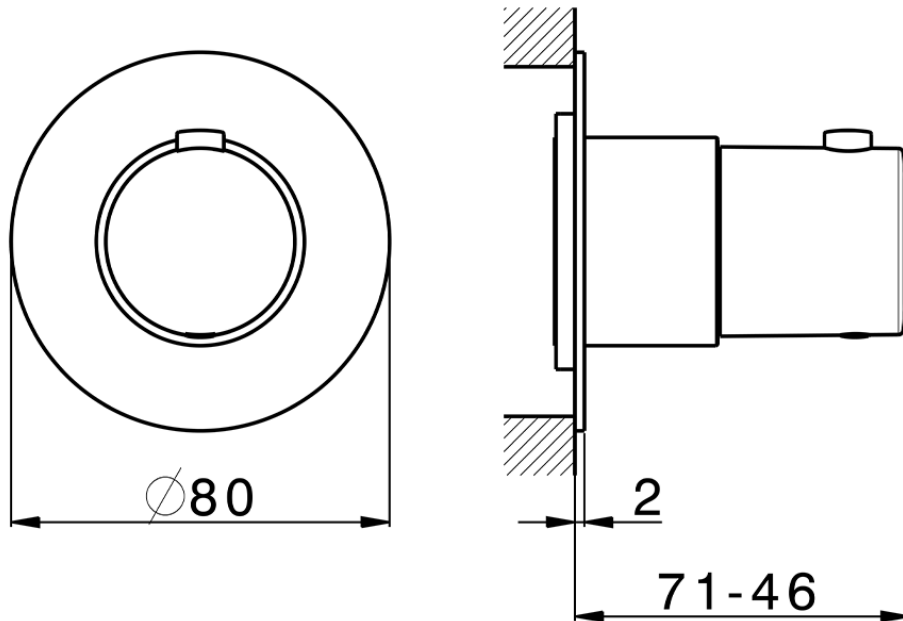

## Parte esterna termostatico incasso PUSH&SHOWER\_PS0G1010

PS0G1010

<https://huberitalia.com/parte-esterna-termostatico-incasso-pushshower-ps0g1010>

ZBOG1000

<https://huberitalia.com/parte-incasso-termostatico-incasso-zb0g1000>