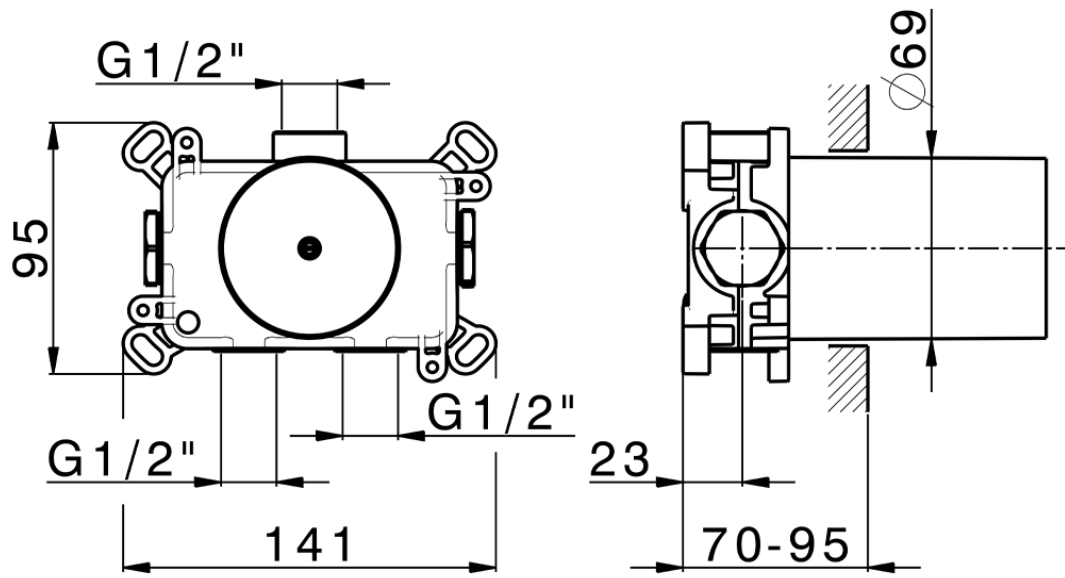

Parte esterna termostatico incasso PUSH&SHOWER_PS0G1010

PS0G1010

<https://huberitalia.com/parte-esterna-termostatico-incasso-pushshower-ps0g1010>

ZBOG1000

<https://huberitalia.com/parte-incasso-termostatico-incasso-zb0g1000>