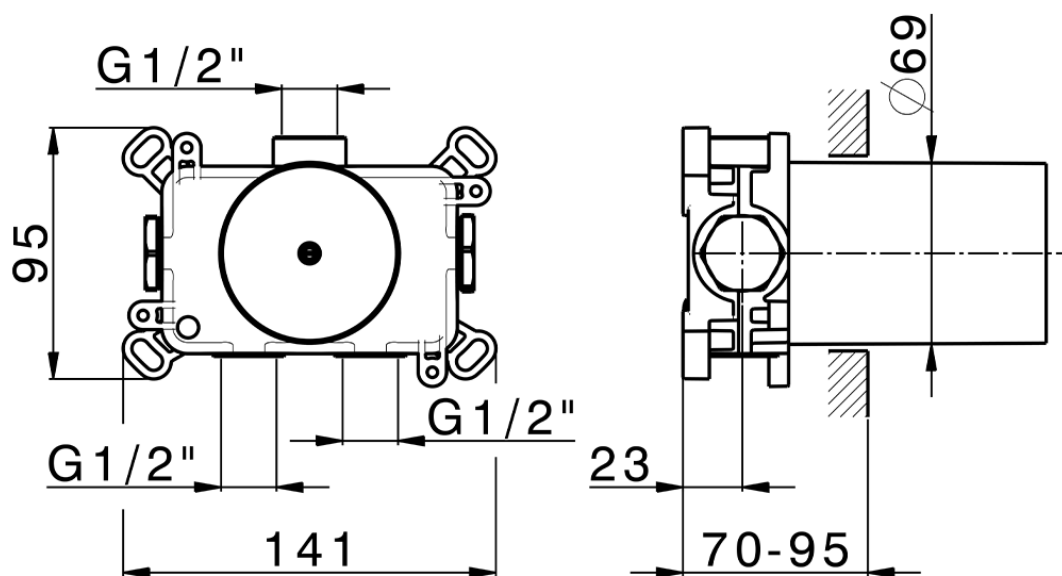

Parte esterna termostatico incasso PUSH&SHOWER_PS0G1010

PS0G1010

<https://huberitalia.com/parte-esterna-termostatico-incasso-pushshower-ps0g1010>

ZBOG1000

<https://huberitalia.com/parte-incasso-termostatico-incasso-zb0g1000>